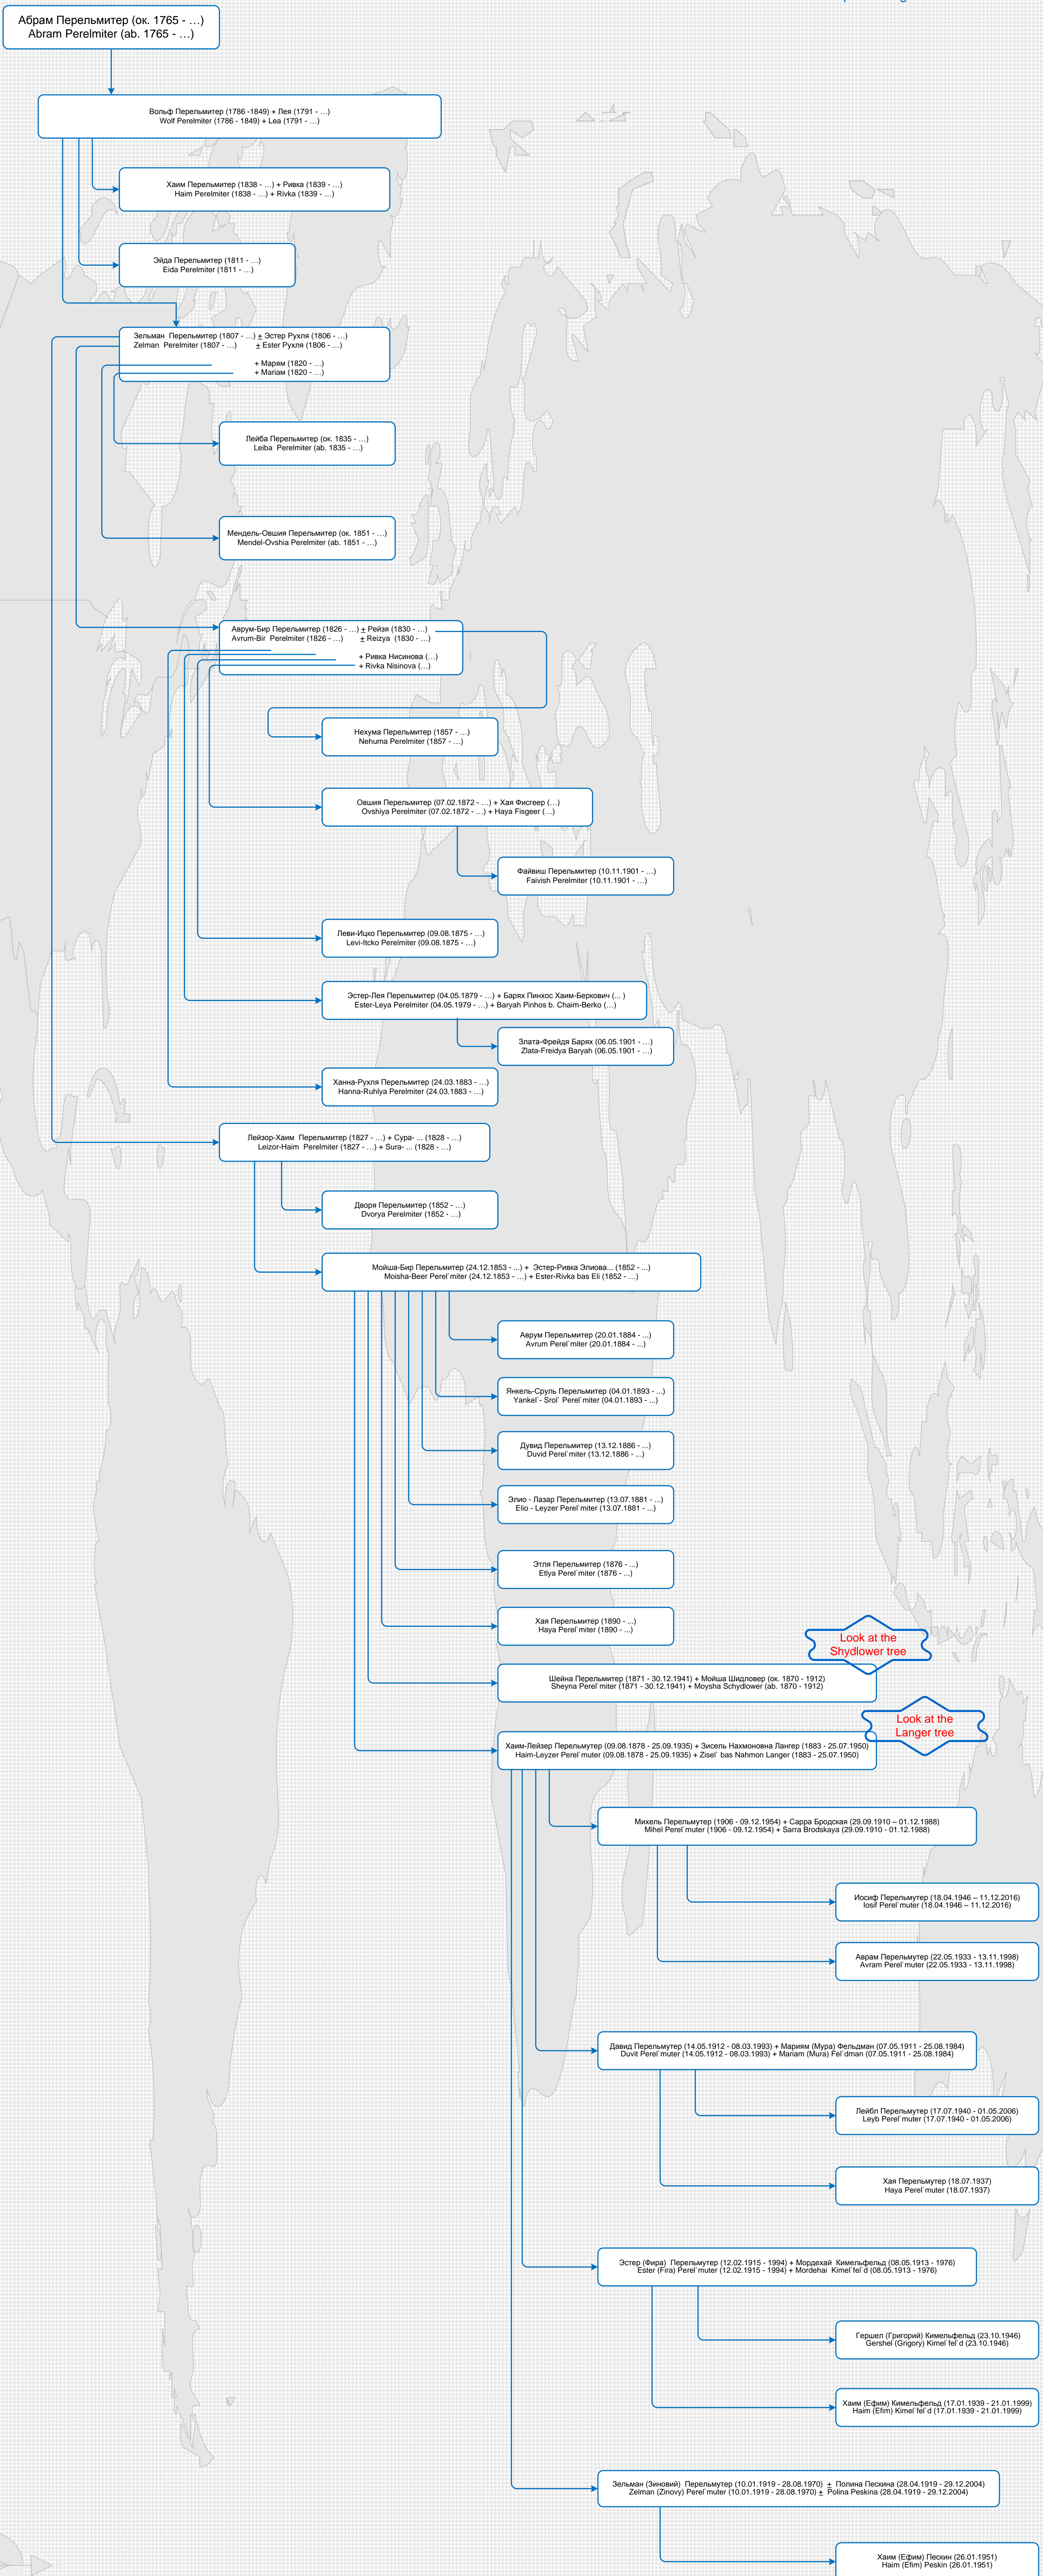

Генеалогия Перельмутер из Барановки и Каменный Брод  
Family tree of Perelmiter of Baranivka and Kamenny Brod

Last update 29.06.2020  
© Jewishperson.org

Look at the Shydlover tree

Look at the Langer tree